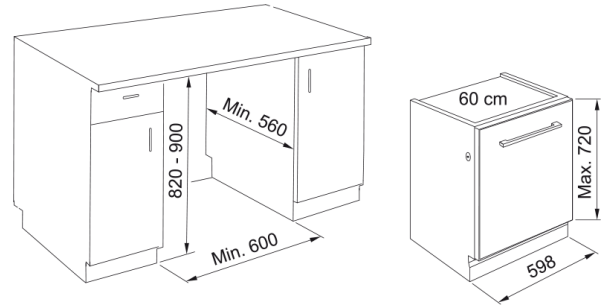

Dishwasher FDW 614 D7P DOS D | 117.0611.673

Technical Data

Product Information

Installation type Built-in fully-integrated

Color #N/A

Dimensions

Width: front to back 598.0

Height overall 820.0

Depth Overall 555.0

Energy specifications

Voltage 220-240 V

Frequency (Hz) 50

Consumption water:liters/cycle 9,5L

Product specifications

Energy efficiency class D

Article Number